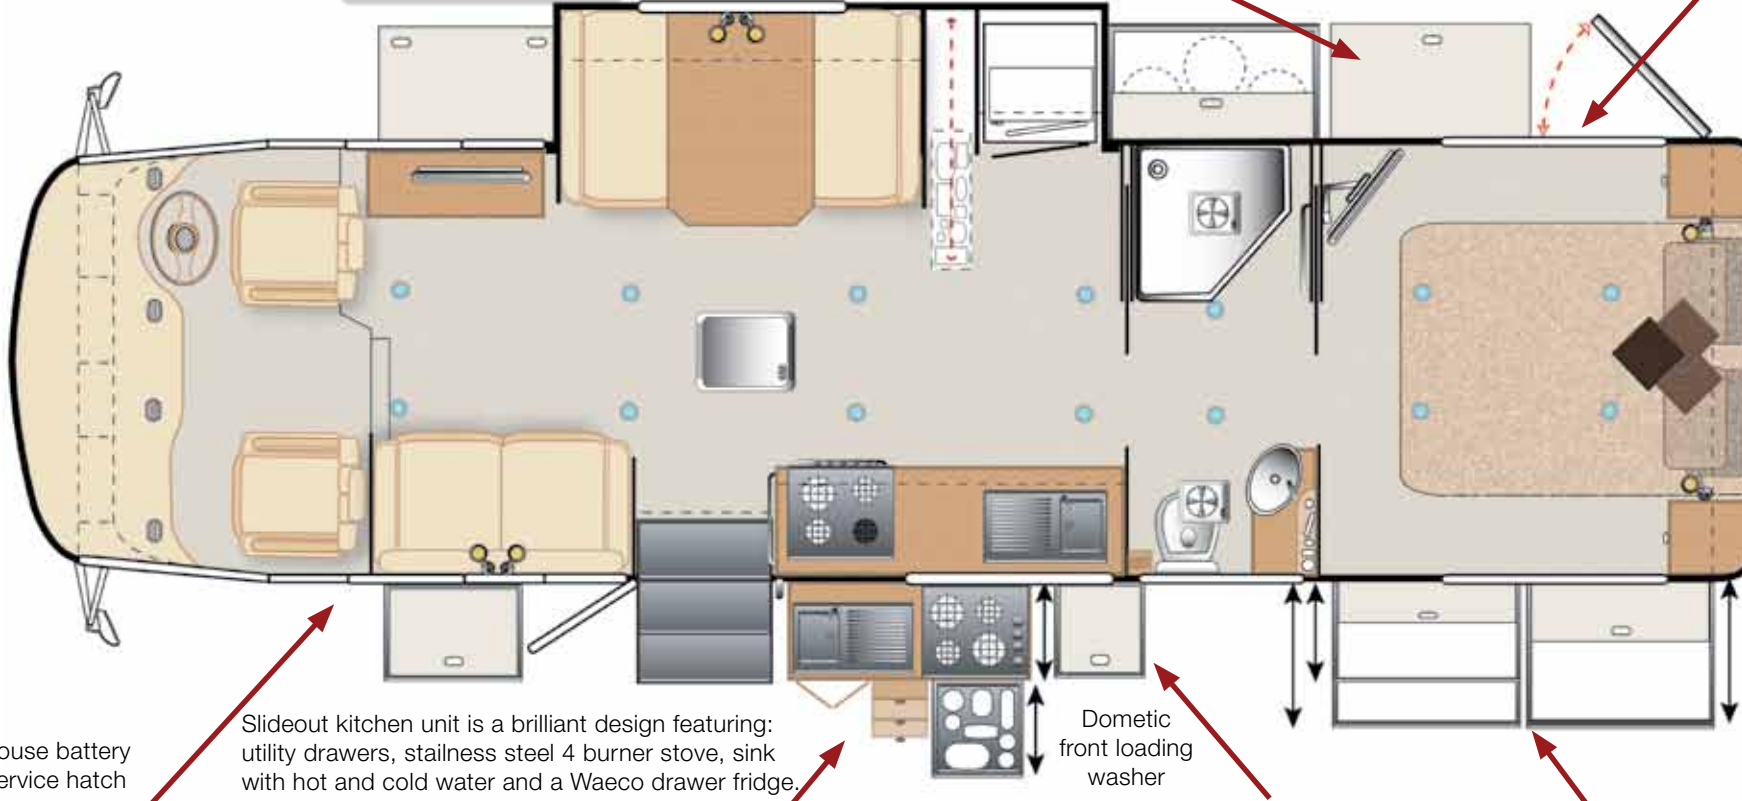

Evolution 330 SL

"Wirraway's Unique and Innovative Storage Drawers and Locker System"

Your gas bottles have a drawer of their own, it's also at waste level for easy bottle cangeover or replacement

These lockers are dedicated to the Onan Generator and the water management station

House battery service hatch

Slideout kitchen unit is a brilliant design featuring: utility drawers, stainless steel 4 burner stove, sink with hot and cold water and a Waeco drawer fridge.

Dometic front loading washer

You have no need to bend over with this large heavy duty storage drawer, it extends from under the bed conveniently to store your table, chairs outdoor mats and more!

3 large heavy duty storage drawers with locable lids that serve as handy work surfaces